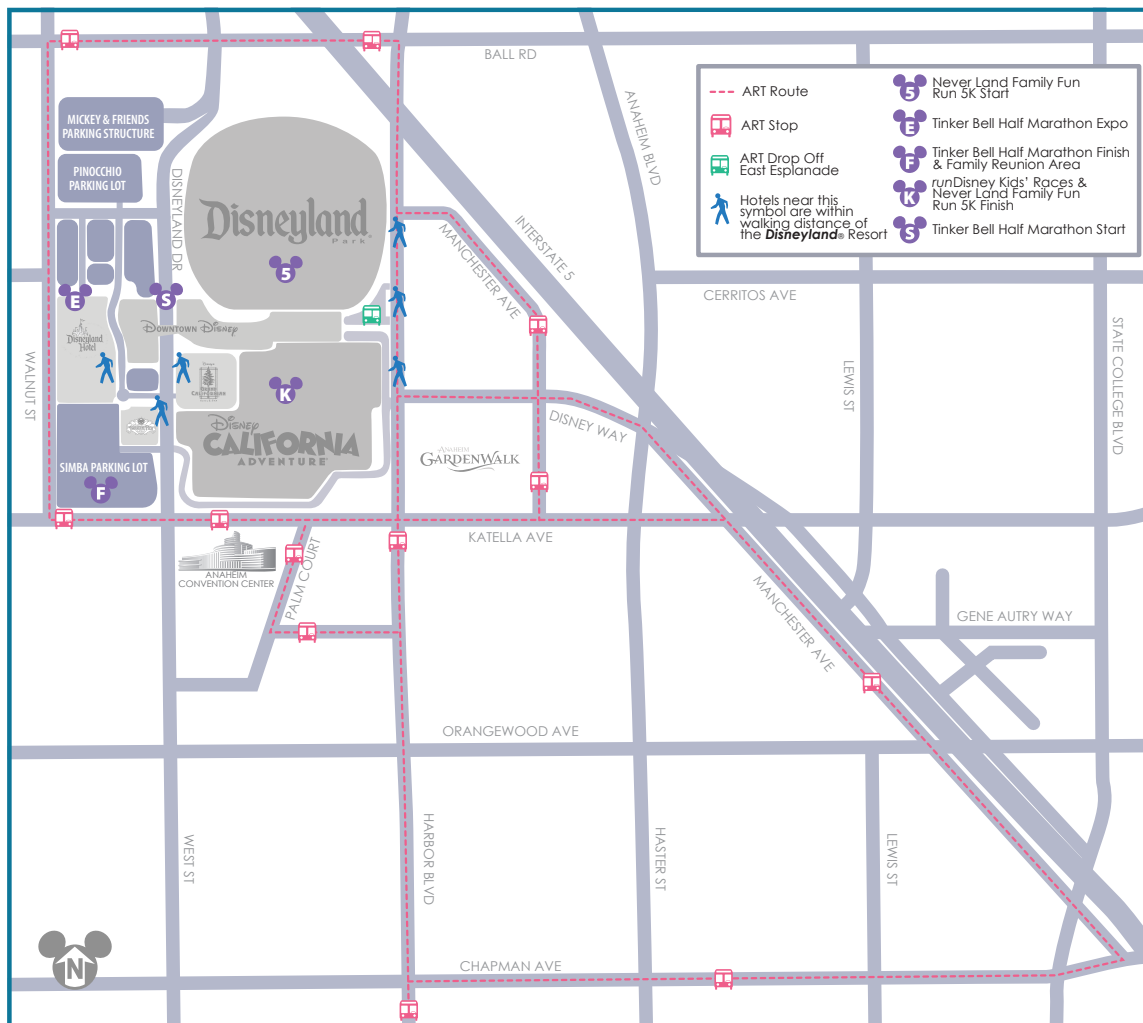

Weekend Schedule of Events

Friday, January 27, 2012	Saturday, January 28, 2012	Sunday, January 29, 2012
Tinker Bell Half Marathon Expo 10:00 a.m. - 7:00 p.m. Never Land Family Fun Run 5K 10:30 p.m. Start	Tinker Bell Half Marathon Expo 10:00 a.m. - 7:00 p.m. runDisney Kids' Races 8:00 Start	Tinker Bell Half Marathon 5:45 a.m. Start

Complimentary Anaheim Transportation Network shuttles will depart from select *Disneyland®* Resort Good Neighbor Hotels to the *Disneyland®* Resort Esplanade Shuttle Drop-Off area every 20 minutes continuously through the weekend (1/27-1/29) during scheduled Tinker Bell Half Marathon weekend events. Passengers will receive a receipt from your driver the first time you board the shuttle. Please save this ticket for use over the entire Tinker Bell Half Marathon Weekend.

Shuttle Operation Hours

Friday, January 27, 2012	Saturday, January 28, 2012	Sunday, January 29, 2012
7:20-12:30 a.m.	7:00-12:30 a.m.	3:00-12:30 a.m.

• Anabella Hotel • America's Best Inn • America's Best Value Fantasy Inn • America's Value Inn & Suites • Anaheim Marriott • Anaheim Resort RV Park • Ayres Hotel • Best Western Meridian Inn & Suites • Best Western Pavilions • Best Western Raffles • Best Western Stovall's Inn • Clarion Hotel Anaheim Resort • Comfort Inn Maingate • Comfort Inn & Suites	• Cortona Inn & Suites • Courtyard by Marriott - Disneyland® Park • Days Inn Anaheim West • Desert Palm Hotel/Suites • Dolphin's Cove • DoubleTree Guest Suites • Econolodge • Embassy Suites Anaheim South • Extended Stay • Greenwood Suites Anaheim Resort • Hampton Inn & Suites • Harbor RV Park	• Hilton Anaheim • Hilton Garden Inn • Hilton Suites • Holiday Inn – Anaheim Resort • Holiday Inn & Suites • Homewood Suites • Hotel Ménage • Howard Johnson • Jolly Roger Hotel • La Quinta Inn • Islander Inn • Marriott Suites • Motel 6 • Peacock Suites	• Portofino • Quality Inn • Ramada Limited Maingate North • Ramada Limited Suites • Ramada Plaza • Red Lion Hotel • Residence Inn Anaheim Resort • Residence Inn Garden Grove • Sheraton Park • Staybridge Inn & Suites • TownePlace Suites • Travelodge International Inn • WorldMark Anaheim